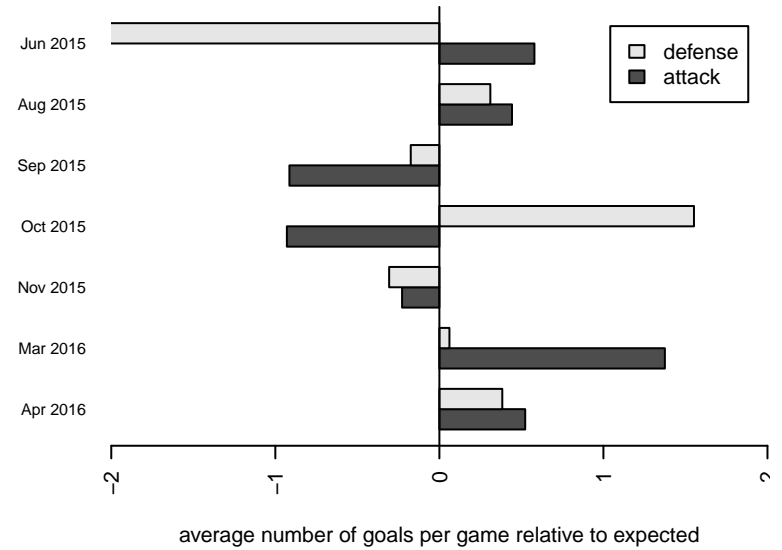

Performance relative to 13 month average