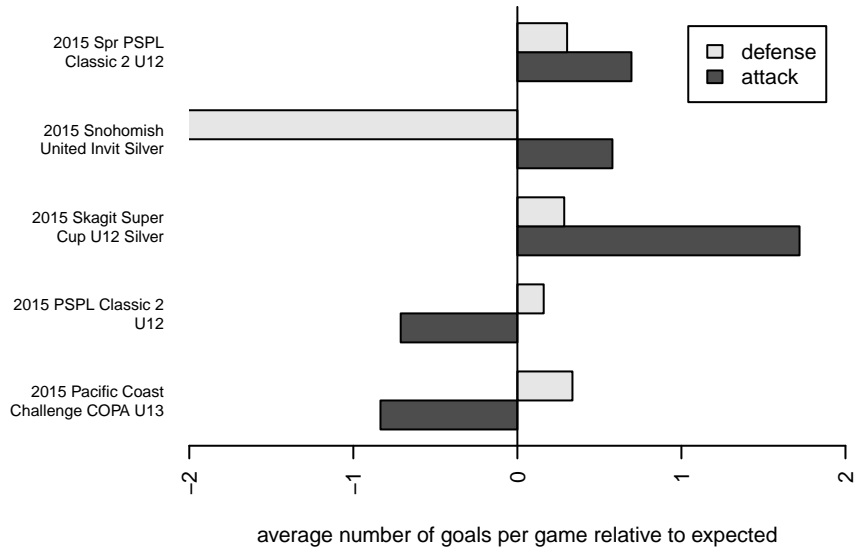

Performance relative to 13 month average