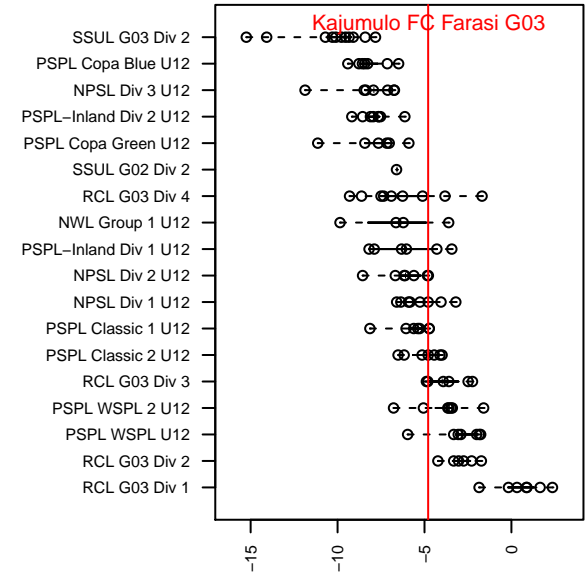

**attack and defense rating
relative to others at age
and all opponents in last 13 months**