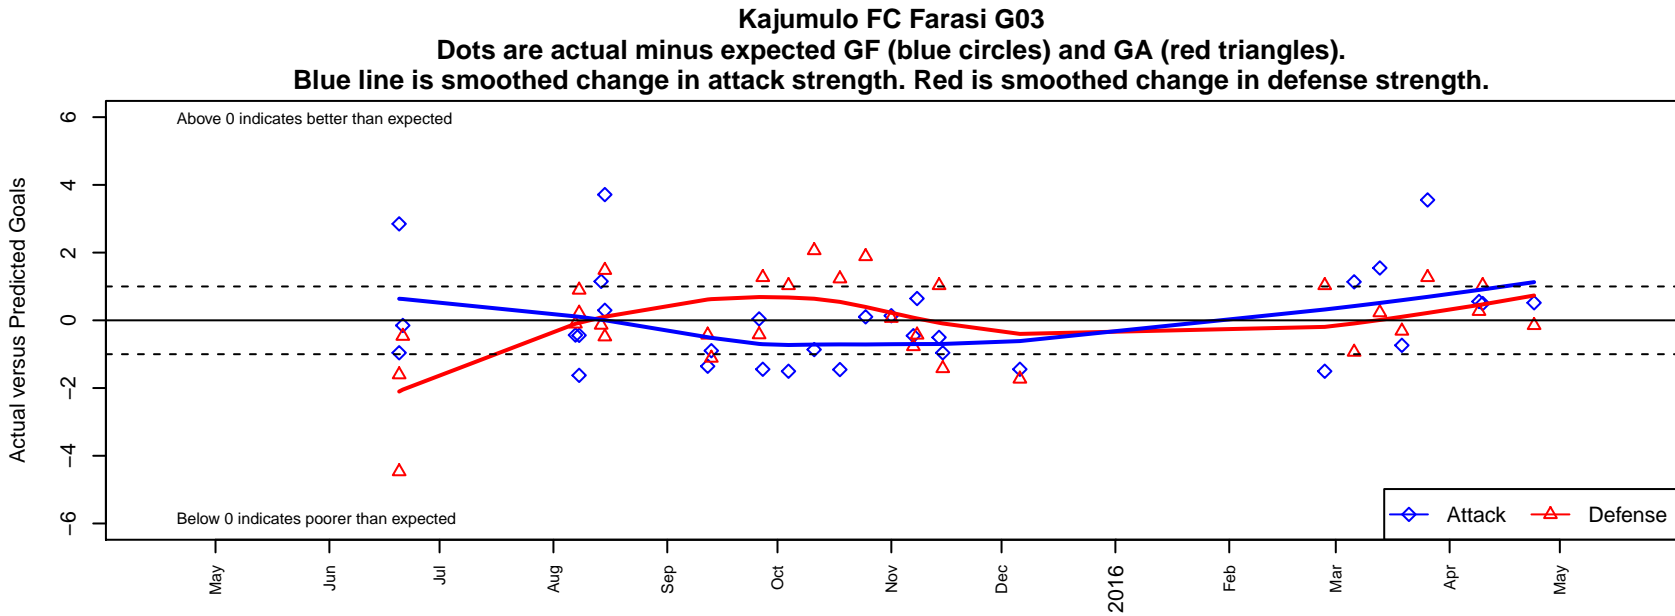

**attack and defense variance (black dot)
relative to other teams
and top 10 in region**

**attack and defense rating
relative to others at age
and all opponents in last 13 months**

Kajumulo FC Farasi G03

Kajumulo FC
Seattle, WA
G03 total strength=646
attack=0.73 defense=0.47
fall league = PSPL Classic 2 U12
spr league = Spr PSPL Classic 2 U12

alt names used:
KAJUMULO FC FARASI
Kajumulo FC Farasi 03
KAJUMULO FCFARASI 03
Kajumulo FC Farasi 03

Venues played:
2015 Snohomish United Invt Silver
2015 Pacific Coast Challenge COPA U13
2015 Skagit Super Cup U12 Silver
2015 PSPL Classic 2 U12
2015 Spr PSPL Classic 2 U12